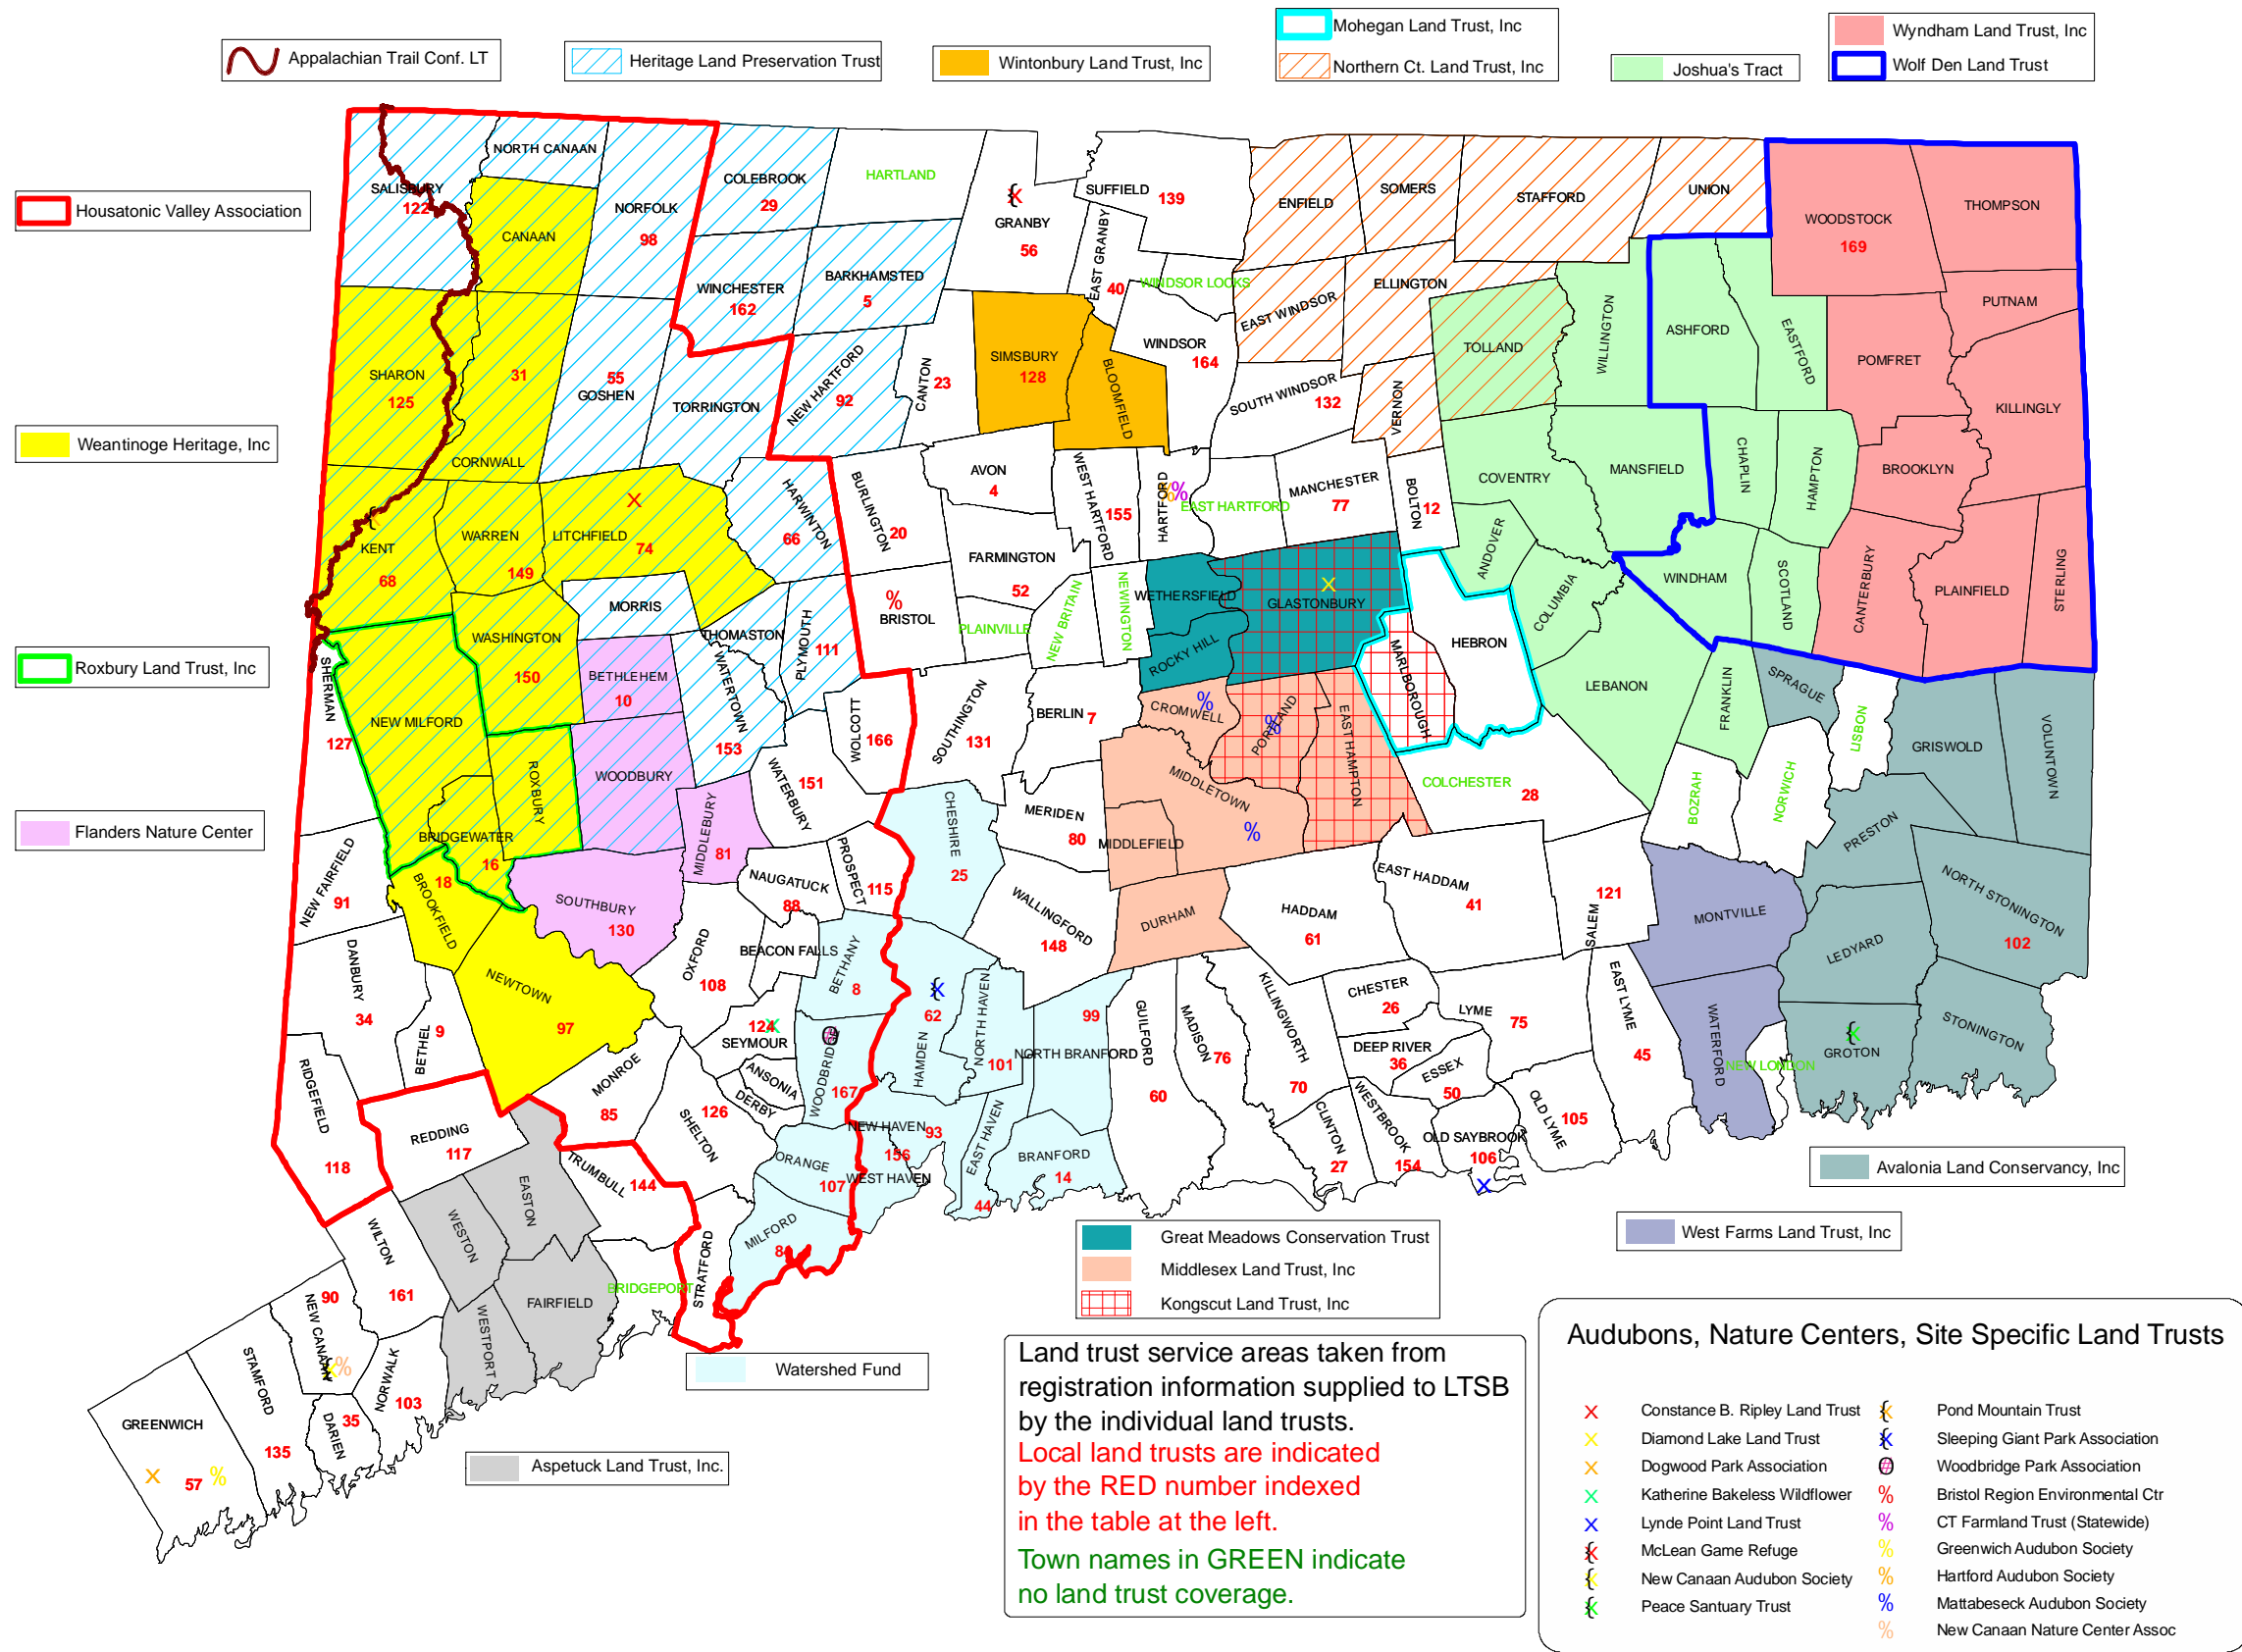

CONNECTICUT LAND TRUSTS

CONNECTICUT LAND CONSERVATION COUNCIL

AUGUST, 2006

Local Land Trusts (Numbers in RED)
Name

1. 4 Avon Land Trust, Inc
2. 5 Barkhamsted Land Trust, Inc
3. 7 Berlin Land Trust, Inc
4. 8 Bethany Land Trust, Inc
5. 9 Bethel Land Trust, Inc
6. 10 Bethlehem Land Trust, Inc
7. 12 Bolton Land Trust
8. 14 Branford Land Trust, Inc
9. 16 Bridgewater Land Trust, Inc
10. 18 Brookfield Open Space Legacy,
11. 20 Burlington Land Trust, Inc
12. 23 Canton Land Conservation Trust
13. 25 Cheshire Land Trust, Inc
14. 26 Chester Land Trust, Inc
15. 27 Clinton Land Trust, Inc
16. 28 Colchester Land Trust
17. 29 Colebrook Land Conservancy
18. 31 Cornwall Conservation Trust, I
19. 34 Swampfield Land Trust, Inc
20. 35 Land Trust of Darien, Inc
21. 36 Deep River Land Trust, Inc
22. 40 East Granby Land Trust, Inc
23. 41 East Haddam Land Trust, Inc
24. 44 East Haven Land Trust, Inc
25. 45 East Lyme Land Trust, Inc
26. 50 Essex Land Trust, Inc
27. 52 Farmington Land Trust, Inc
28. 55 Goshen Land Trust, Inc
29. 56 Granby Land Trust, Inc
30. 57 Greenwich Land Trust, Inc
31. 60 Guilford Land Conservation Tru
32. 61 Haddam Land Trust, Inc
33. 62 Hamden Land Conservation Trust
34. 66 Harwinton Land Conservation Tr
35. 68 Kent Land Trust, Inc
36. 70 Killingworth Land Conservation
37. 74 Litchfield Land Trust, Inc
38. 75 Lyme Land Conservation Trust,
39. 76 Madison Land Conservation Trust
40. 77 Manchester Land Conservation
41. 80 Meriden Land Trust, Inc
42. 81 Middlebury Land Trust, Inc
43. 84 Milford Land Trust, Inc
44. 85 Monroe Fields & Woods Associat
45. 88 Naugatuck Land Trust, Inc
46. 90 New Canaan Land Conservation T
47. 91 New Fairfield Land Trust
48. 92 New Hartford Land Conservation
49. 93 New Haven Land Trust, Inc
50. 97 Newtown Forest Association, In
51. 98 Norfolk Land Trust, Inc
52. 99 North Branford Land Conservati
53. 101 North Haven Land Trust, Inc
54. 102 North Stonington Citizens Land
55. 103 Norwalk Land Conservation Trust,
56. 105 Old Lyme Conservation Trust, I
57. 106 Old Saybrook Land Conservancy,
58. 107 Orange Land Trust, Inc
59. 108 Oxford Land Trust, Inc
60. 111 Plymouth Land Trust, Inc
61. 115 Prospect Land Trust, Inc
62. 117 Redding Land Trust, Inc
63. 118 Land Conservancy of Ridgefield
64. 121 Salem Land Trust, Inc
65. 122 Salisbury Assoc./Land Trust Co
66. 124 Seymour Land Conservation Trus
67. 125 Sharon Land Trust
68. 126 Shelton Land Conservation Trus
69. 127 Naromi Land Trust, Inc
70. 128 Simsbury Land Conservation Tru
71. 130 Southbury Land Trust, Inc
72. 131 Southington Land Conservation
73. 132 South Windsor Land Conservatio
74. 135 Stamford Land Conservation Tru
75. 139 Suffield Land Conservation Tru
76. 144 Trumbull Land Trust, Inc
77. 148 Wallingford Land Trust, Inc
78. 149 Warren Land Trust, Inc
79. 150 Steep Rock Association
80. 151 Waterbury Land Trust
81. 153 Watertown Land Trust, Inc
82. 154 Westbrook Land Conservation Tr
83. 155 West Hartford Land Trust
84. 156 West Haven Land Trust, Inc
85. 161 Wilton Land Conservation Trust
86. 162 Winchester Land Trust, Inc
87. 164 Windsor Land Trust, Inc
88. 166 Wolcott Land Conservation Tru
89. 167 Woodbridge Land Trust, Inc
90. 169 New Roxbury Land Trust