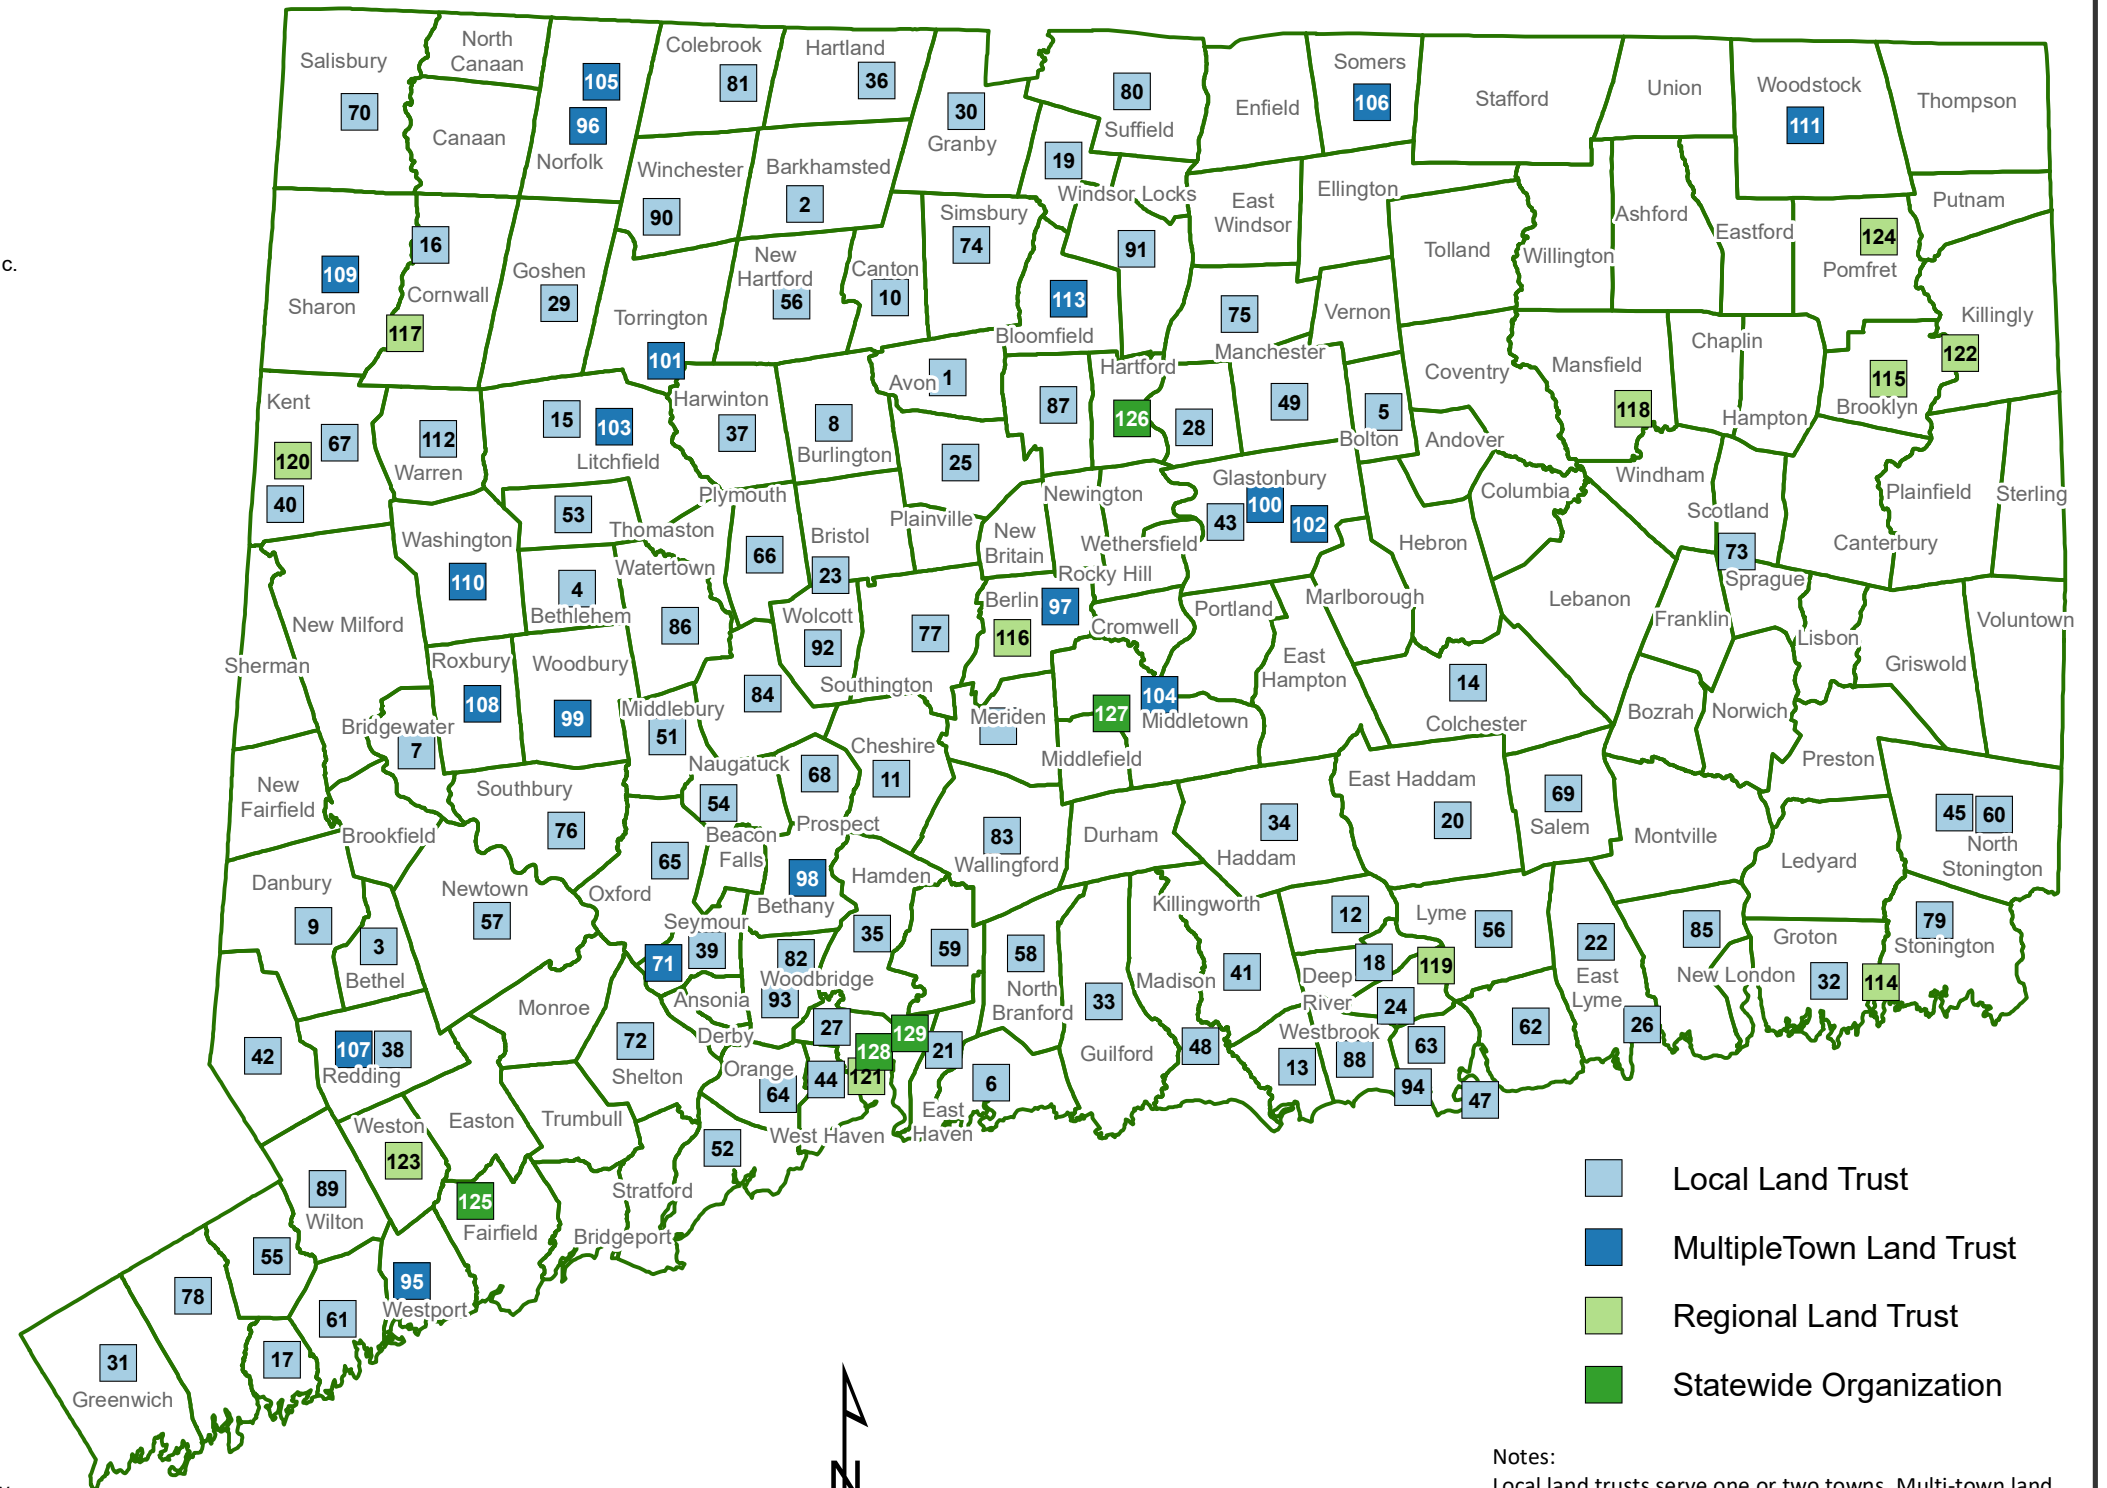

MULTI-TOWN LAND TRUSTS

- 95 Aspetuck Land Trust
- 96 Aton Forest, Inc.
- 97 Berlin Land Trust, Inc.
- 98 Bethany Land Trust, Inc.
- 99 Flanders Nature Center & Land Trust
- 100 Great Meadows Conservation Trust
- 101 Heritage Land Preservation Trust
- 102 Kongsicut Land Trust
- 103 Litchfield Land Trust
- 104 Middlesex Land Trust
- 105 Norfolk Land Trust, Inc.
- 106 Northern Connecticut Land Trust
- 107 Redding Land Trust
- 108 Roxbury Land Trust
- 109 Sharon Land Trust
- 110 Steep Rock Association
- 111 The New Roxbury Land Trust
- 112 Warren Land Trust, Inc.
- 113 Wintonbury Land Trust

REGIONAL LAND TRUSTS

- 114 Avalonia Land Conservancy, Inc.
- 115 ECFLA / Wolf Den Land Trust
- 116 Eversource Land Trust
- 117 Housatonic Valley Association
- 118 Joshua's Tract Conservation and Historic Trust
- 119 Lower Connecticut River Land Trust
- 120 Northwest Connecticut Land Conservancy
- 121 Regional Water Authority
- 122 The Last Green Valley, Inc.
- 123 Wildlife in Crisis Land Trust
- 124 Wyndham Land Trust

- Local Land Trust
- Multiple Town Land Trust
- Regional Land Trust
- Statewide Organization

Notes:
Local land trusts serve one or two towns. Multi-town land trusts operate in three to six towns and regional land trusts operate seven or more towns.

This map is for planning purposes. Land trust locations are mapped only to a town level. Numbers on symbols correspond to a number on the list to the left.

Data Sources:
Town boundary data is from the Connecticut Department of Energy and Environmental Protection. Land trust data is from the Connecticut Land Conservation Council and the Lower Connecticut River Valley Council of Governments.