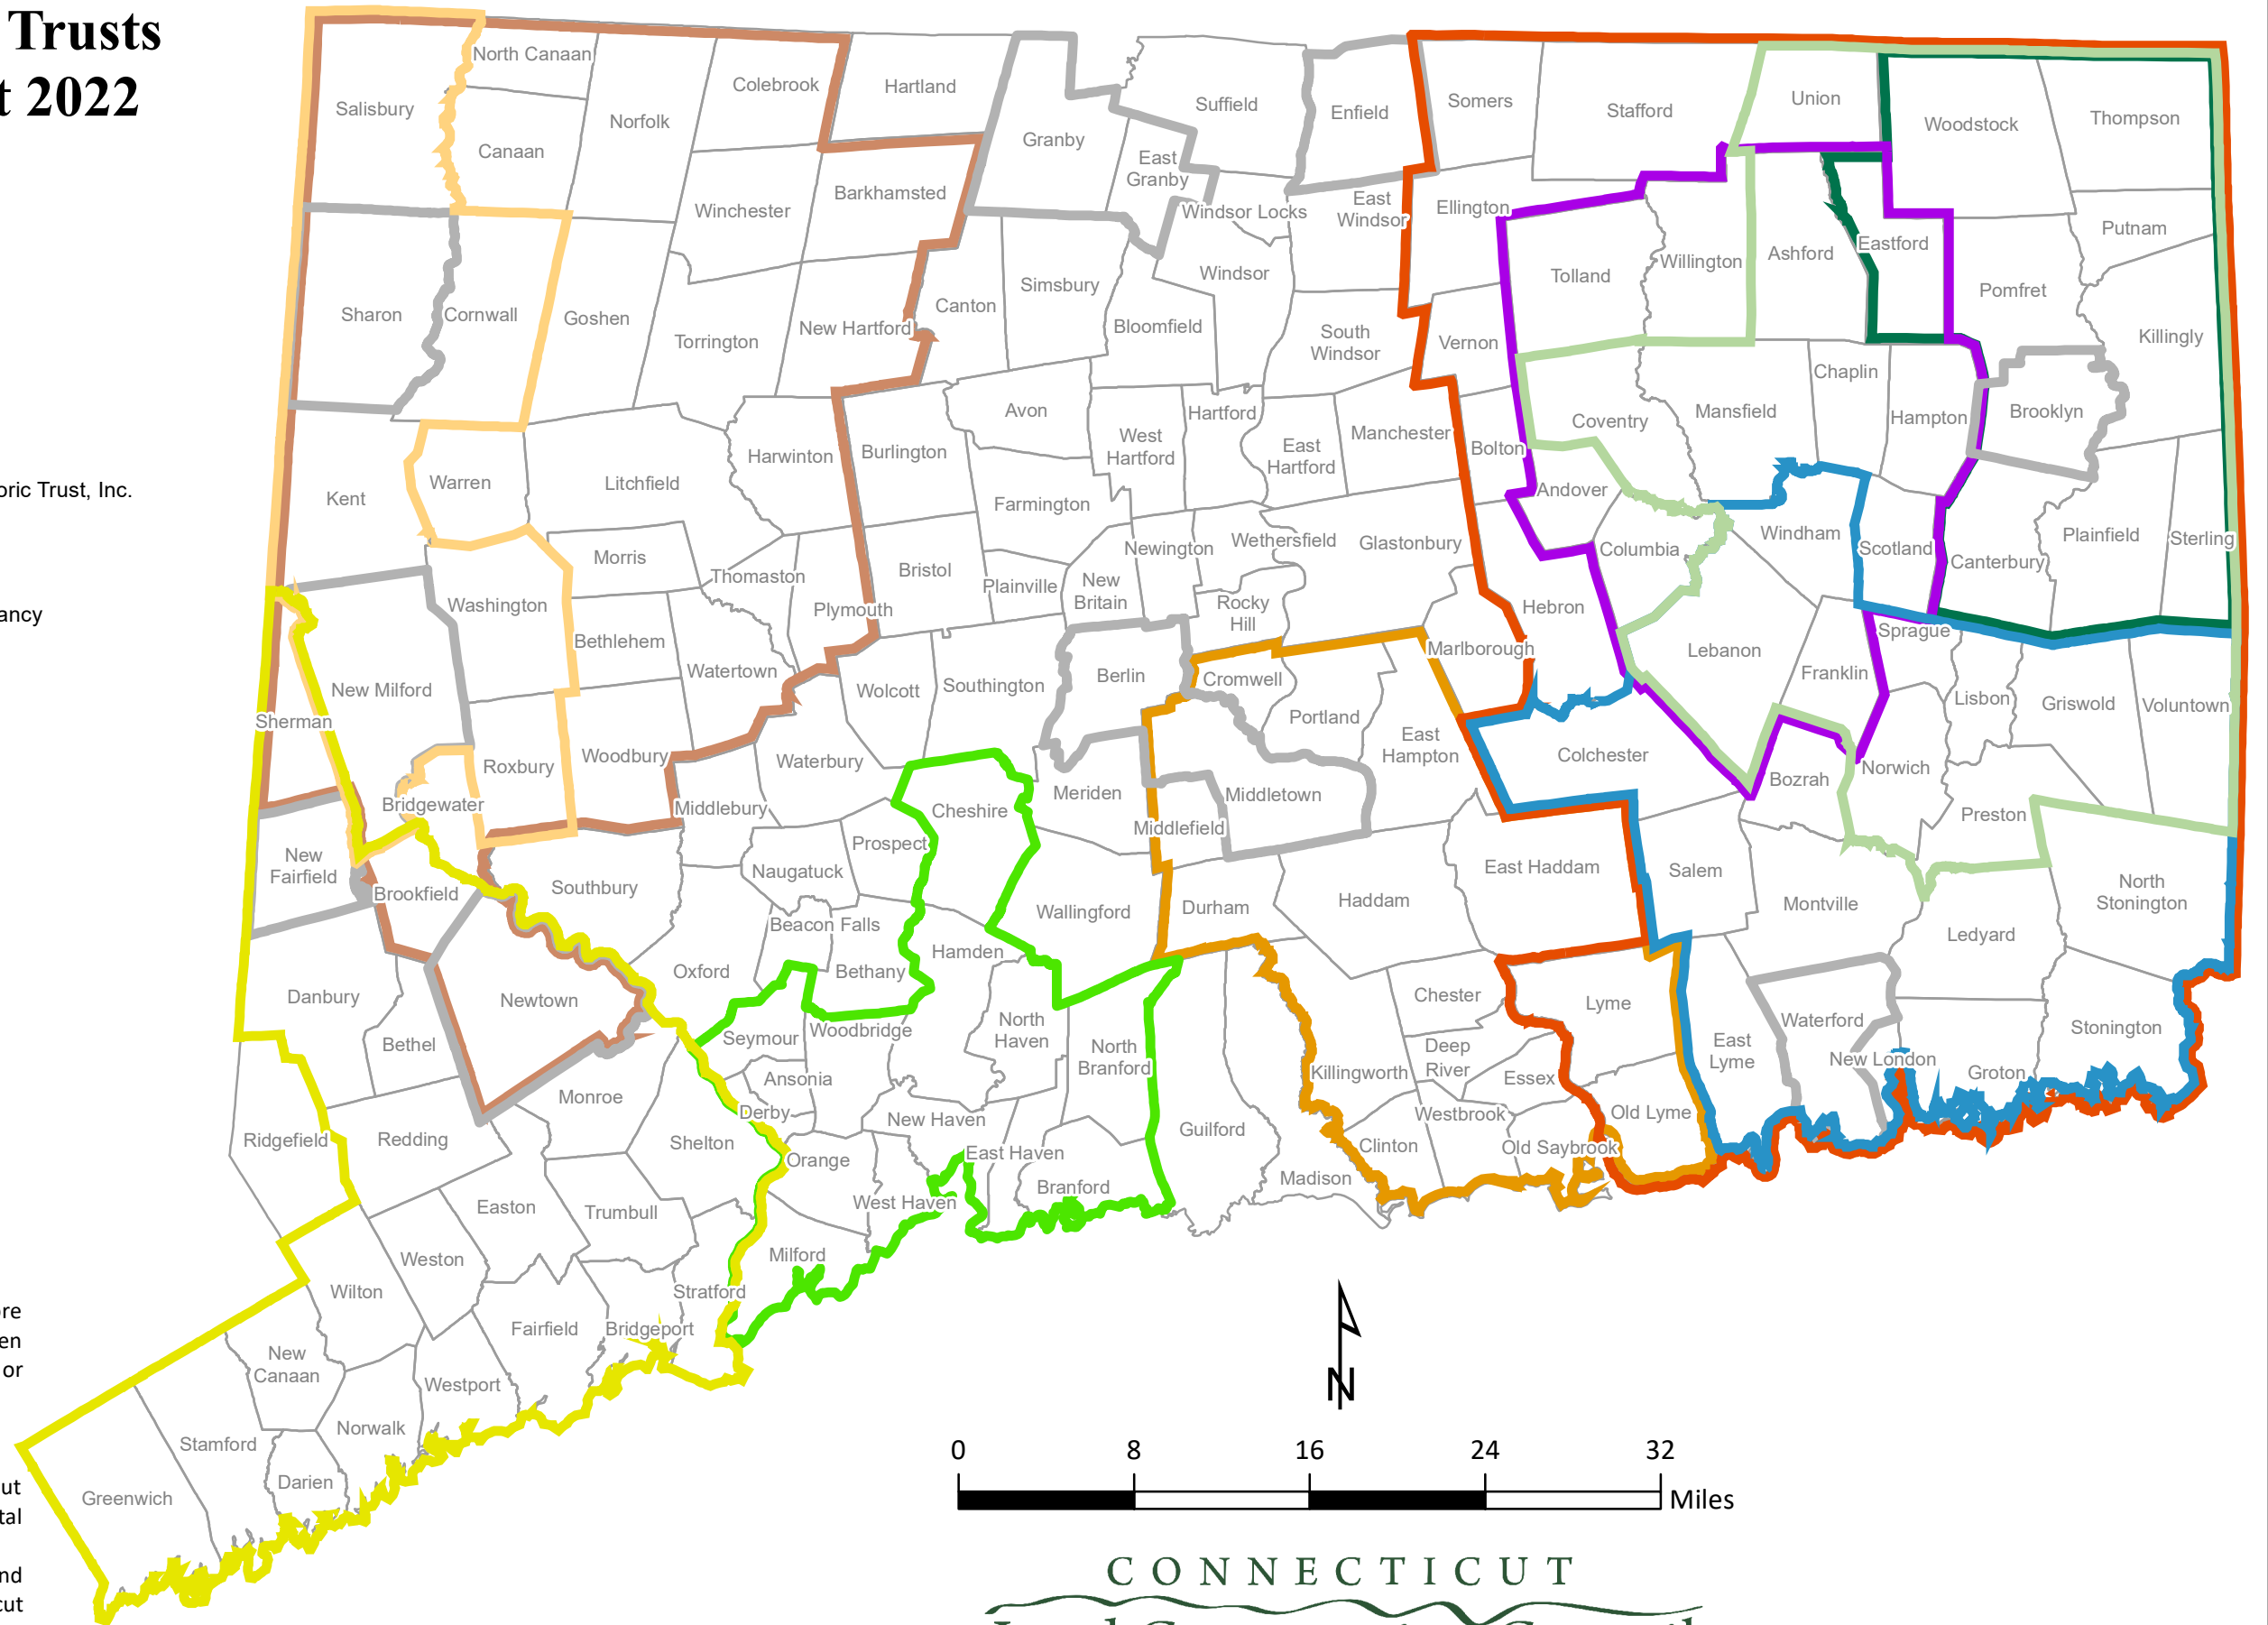

# Regional Land Trusts in Connecticut 2022

## Regional Land Trusts

-  Avalonia Land Conservancy, Inc.
-  ECFLA / Wolf Den Land Trust
-  Eversource Land Trust
-  Housatonic Valley Association
-  Joshua's Tract Conservation and Historic Trust, Inc.
-  Lower Connecticut River Land Trust
-  Northwest Connecticut Land Conservancy
-  Regional Water Authority
-  The Last Green Valley, Inc.
-  Wildlife in Crisis Land Trust
-  Wyndham Land Trust, Inc.

## Statewide Organizations

- Connecticut Audubon Society
- Connecticut Farmland Trust
- Connecticut Forest & Park Association
- The Nature Conservancy - Connecticut
- The Trust for Public Land

**Notes:**  
Regional land trusts operate in seven or more towns. Multi-town land trusts operate in between two and six towns. Local land trusts serve one or two towns.

**Data Sources:**  
Town boundary data is from the Connecticut Department of Energy and Environmental Protection.  
Land trust data is from the Connecticut Land Conservation Council and the Lower Connecticut River Valley Council of Governments.